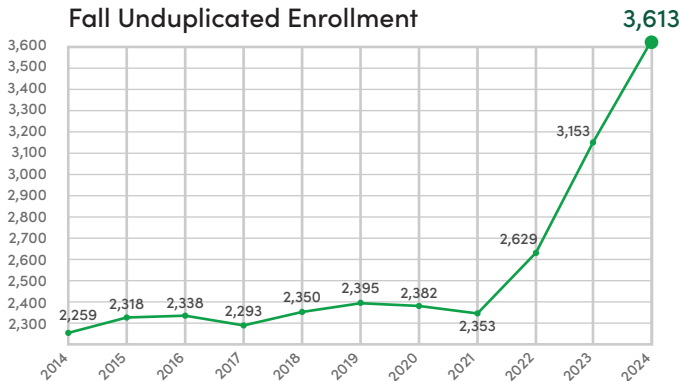

TRANSFORMING LIVES & COMMUNITIES

Lamar State College Orange is driven by our mission to transform lives and communities through academic, professional, and personal excellence. LSCO prides itself on being the place where hope meets opportunity by offering small class sizes, a diverse atmosphere, flexible 8- and 16-week semesters, and affordable tuition.

Degrees & Certificates Awarded

Fall Unduplicated Enrollment

#2 of 53

Ranked #2 of 53 Texas public two-year colleges in percentage growth in academic and technical credit students for Fall 2022

#3 of 53

Ranked #3 of 53 Texas public two-year colleges in percentage growth in workforce and non-credit students for Fall 2022

\$1,770

Full-time tuition cost based on 15 credit-hour course load

71% FIRST-GEN

71% of graduates were first-generation students for Academic Year 22-23

15

Average class size

THE FUTURE IS
BRIGHT
ORANGE

DEGREES & PROGRAMS