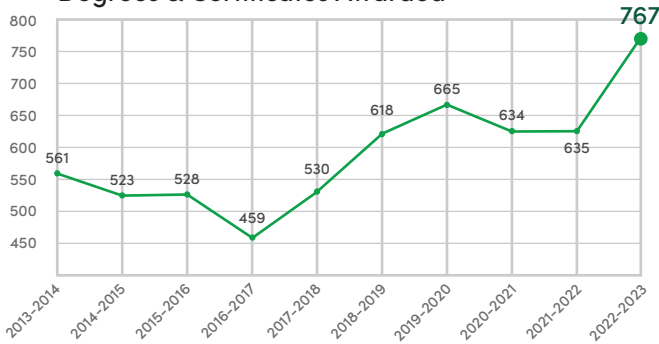

TRANSFORMING LIVES & COMMUNITIES

Lamar State College Orange is driven by our mission to transform lives and communities through academic, professional, and personal excellence. LSCO prides itself on being the place where hope meets opportunity by offering small class sizes, a diverse atmosphere, flexible 8- and 16-week semesters, and affordable tuition.

Degrees & Certificates Awarded

Fall Unduplicated Enrollment

#2 of 53

Ranked #2 of 53 Texas public two-year colleges in percentage growth in academic and technical credit students for Fall 2022

#3 of 53

Ranked #3 of 53 Texas public two-year colleges in percentage growth in workforce and non-credit students for Fall 2022

\$1,770

Full-time tuition cost based on 15 credit-hour course load

71% FIRST-GEN

71% of graduates were first-generation students for Academic Year 22-23

15

Average class size

THE FUTURE IS
BRIGHT
ORANGE

DEGREES & PROGRAMS